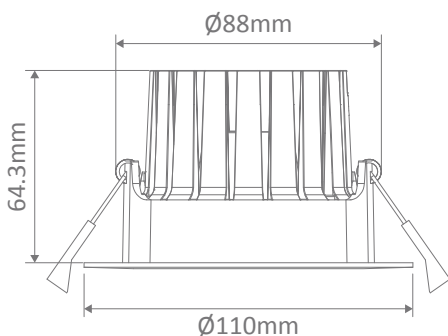

Aqua 13 Fixed LED Downlight

Description

The AQUA Series is a well-designed IP65 downlight range that offers a robust solution to wet areas and outdoor applications through enhanced silicon sealing and moisture protection methods. Features include fixed deep set frame and optic lens diffuser with the choice of a Black or Satin White powder coated finish. Light is provided from a single point COB high performing LED with a perfectly matched 60° optical reflector. Suitable for bathrooms, or outdoor areas where moisture is a concern. Complete with a fully dimmable LED driver and flex and plug. Backed by our Three Year Replacement Warranty. Now with TRIO, the added option of changing the colour temperature output of the downlight with a dip switch at the back of the fitting.

Specification Features

Input Voltage:	240V
Power (W):	13W
IP rating (IP):	65
Lumens (lm):	Warm White 3000K - 1130lm Neutral White 4000K - 1300lm White 5700K - 1220lm
LED type:	COB
CCT:	3000K - 4000K - 5700K (Switchable)
CRI:	≥90
Beam angle (°):	60°
Dimmable:	Yes*
Lifespan (hrs):	50,000hrs
Cutout (Ø):	Ø90-95mm

*Fully dimmable with suitable dimmers.

Diagrams / Additional

Cutout: Ø90-95mm

Item No.	Variant		Beam Angle	CCT
	Blk	Wht		
AQUA-13	21272	21273	60°	TRIO
	DALI			
	21289	21290	60°	TRIO